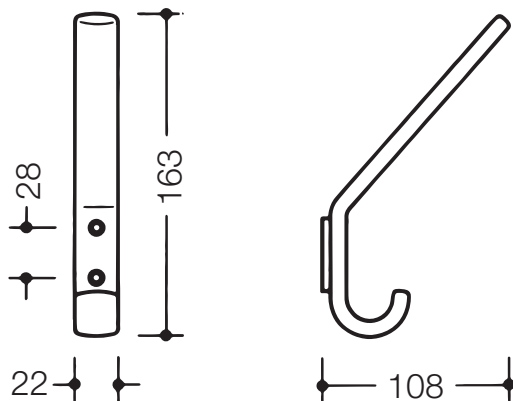

Product data sheet
Coat and hat hook 477.90.070

HEWI

Coat and hat hook 477.90.070

- hook with angled hat hook
- for hanging up towels and other pieces of clothing and other utensils
- 163 mm high, 22 mm wide and 108 mm deep
- made of high-quality polyamide according to HEWI colour chart

Dimensions in mm

Colours

Polyamide

Alternative colours

Polyamide, mat

Technical information subject to alteration, 19th March 2020

HEWI Heinrich Wilke GmbH
Postfach 1260
D-34442 Bad Arolsen

Telefon: +49 5691 82-366
Telefax: +49 5691 82-99366
international@hewi.com
www.hewi.com